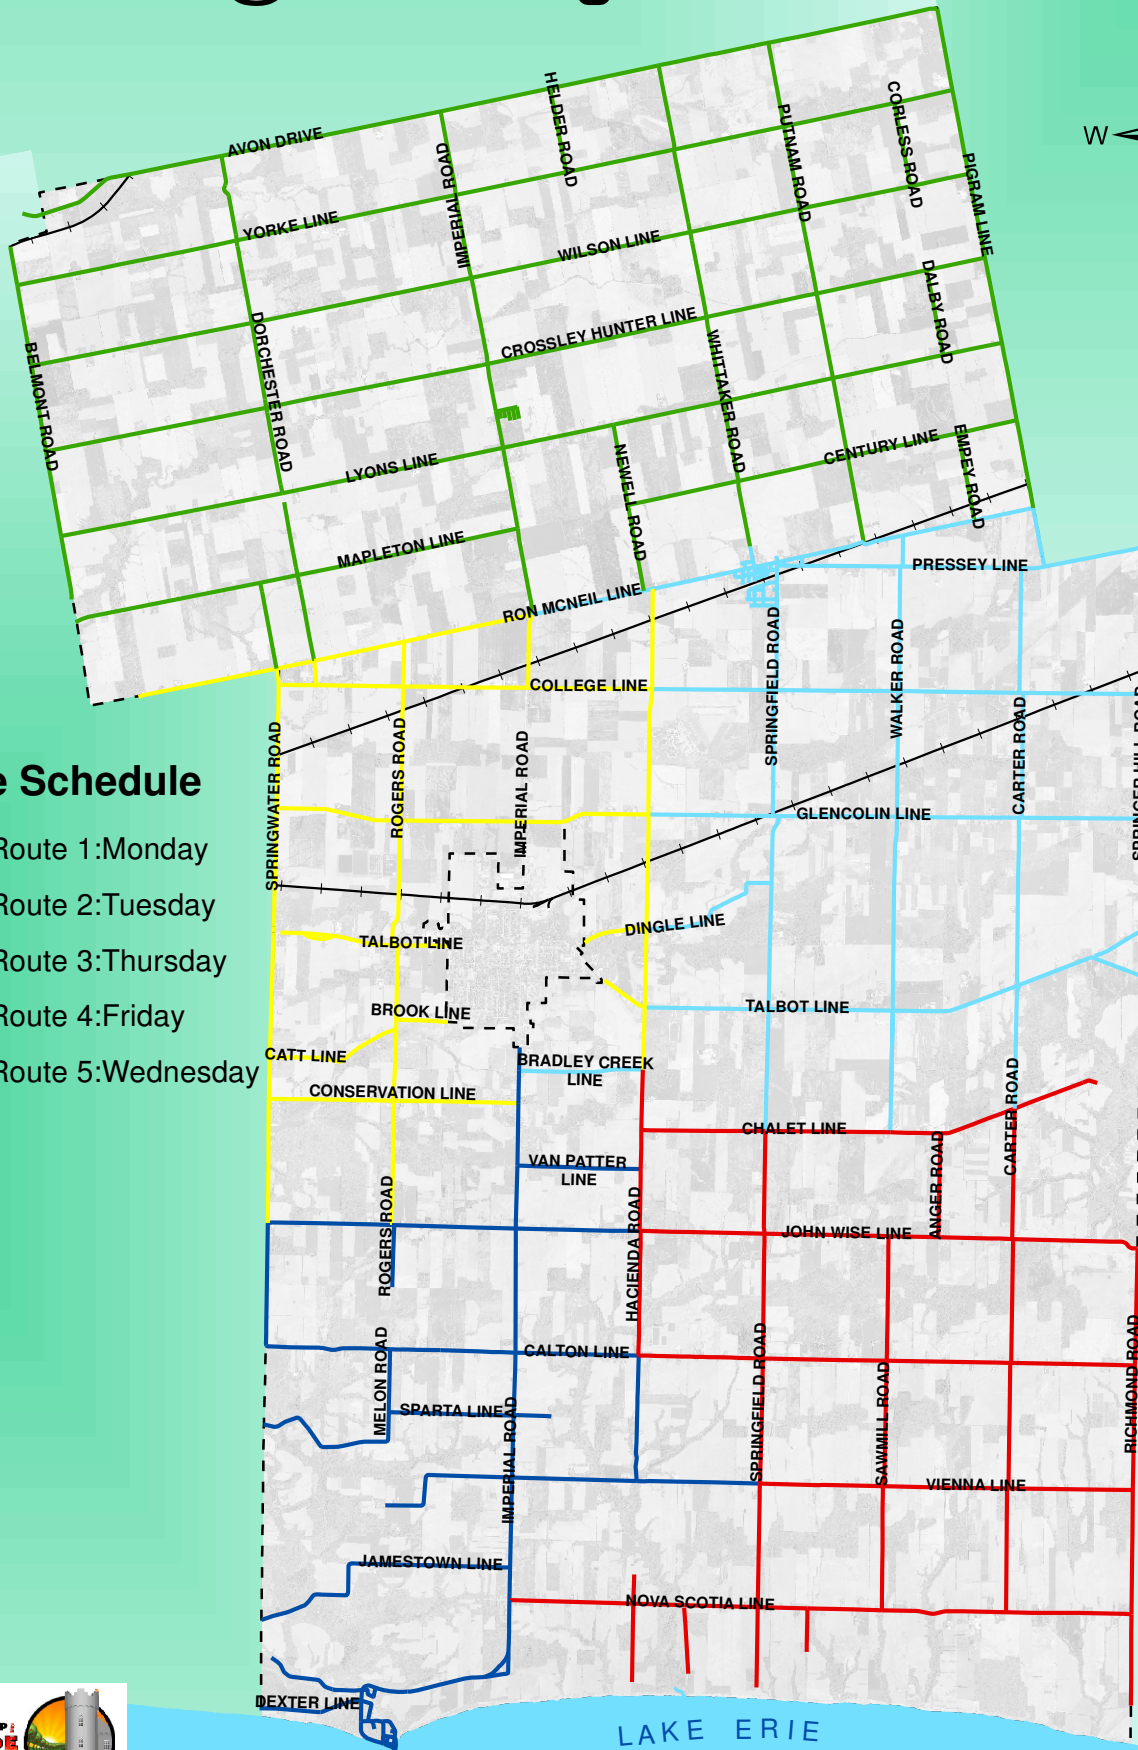

Malahide Township Garbage Pickup Schedule 2011

Route Schedule

- Route 1: Monday
- Route 2: Tuesday
- Route 3: Thursday
- Route 4: Friday
- Route 5: Wednesday

0 1,250 2,500 5,000 7,500 10,000 Meters 1:125,000