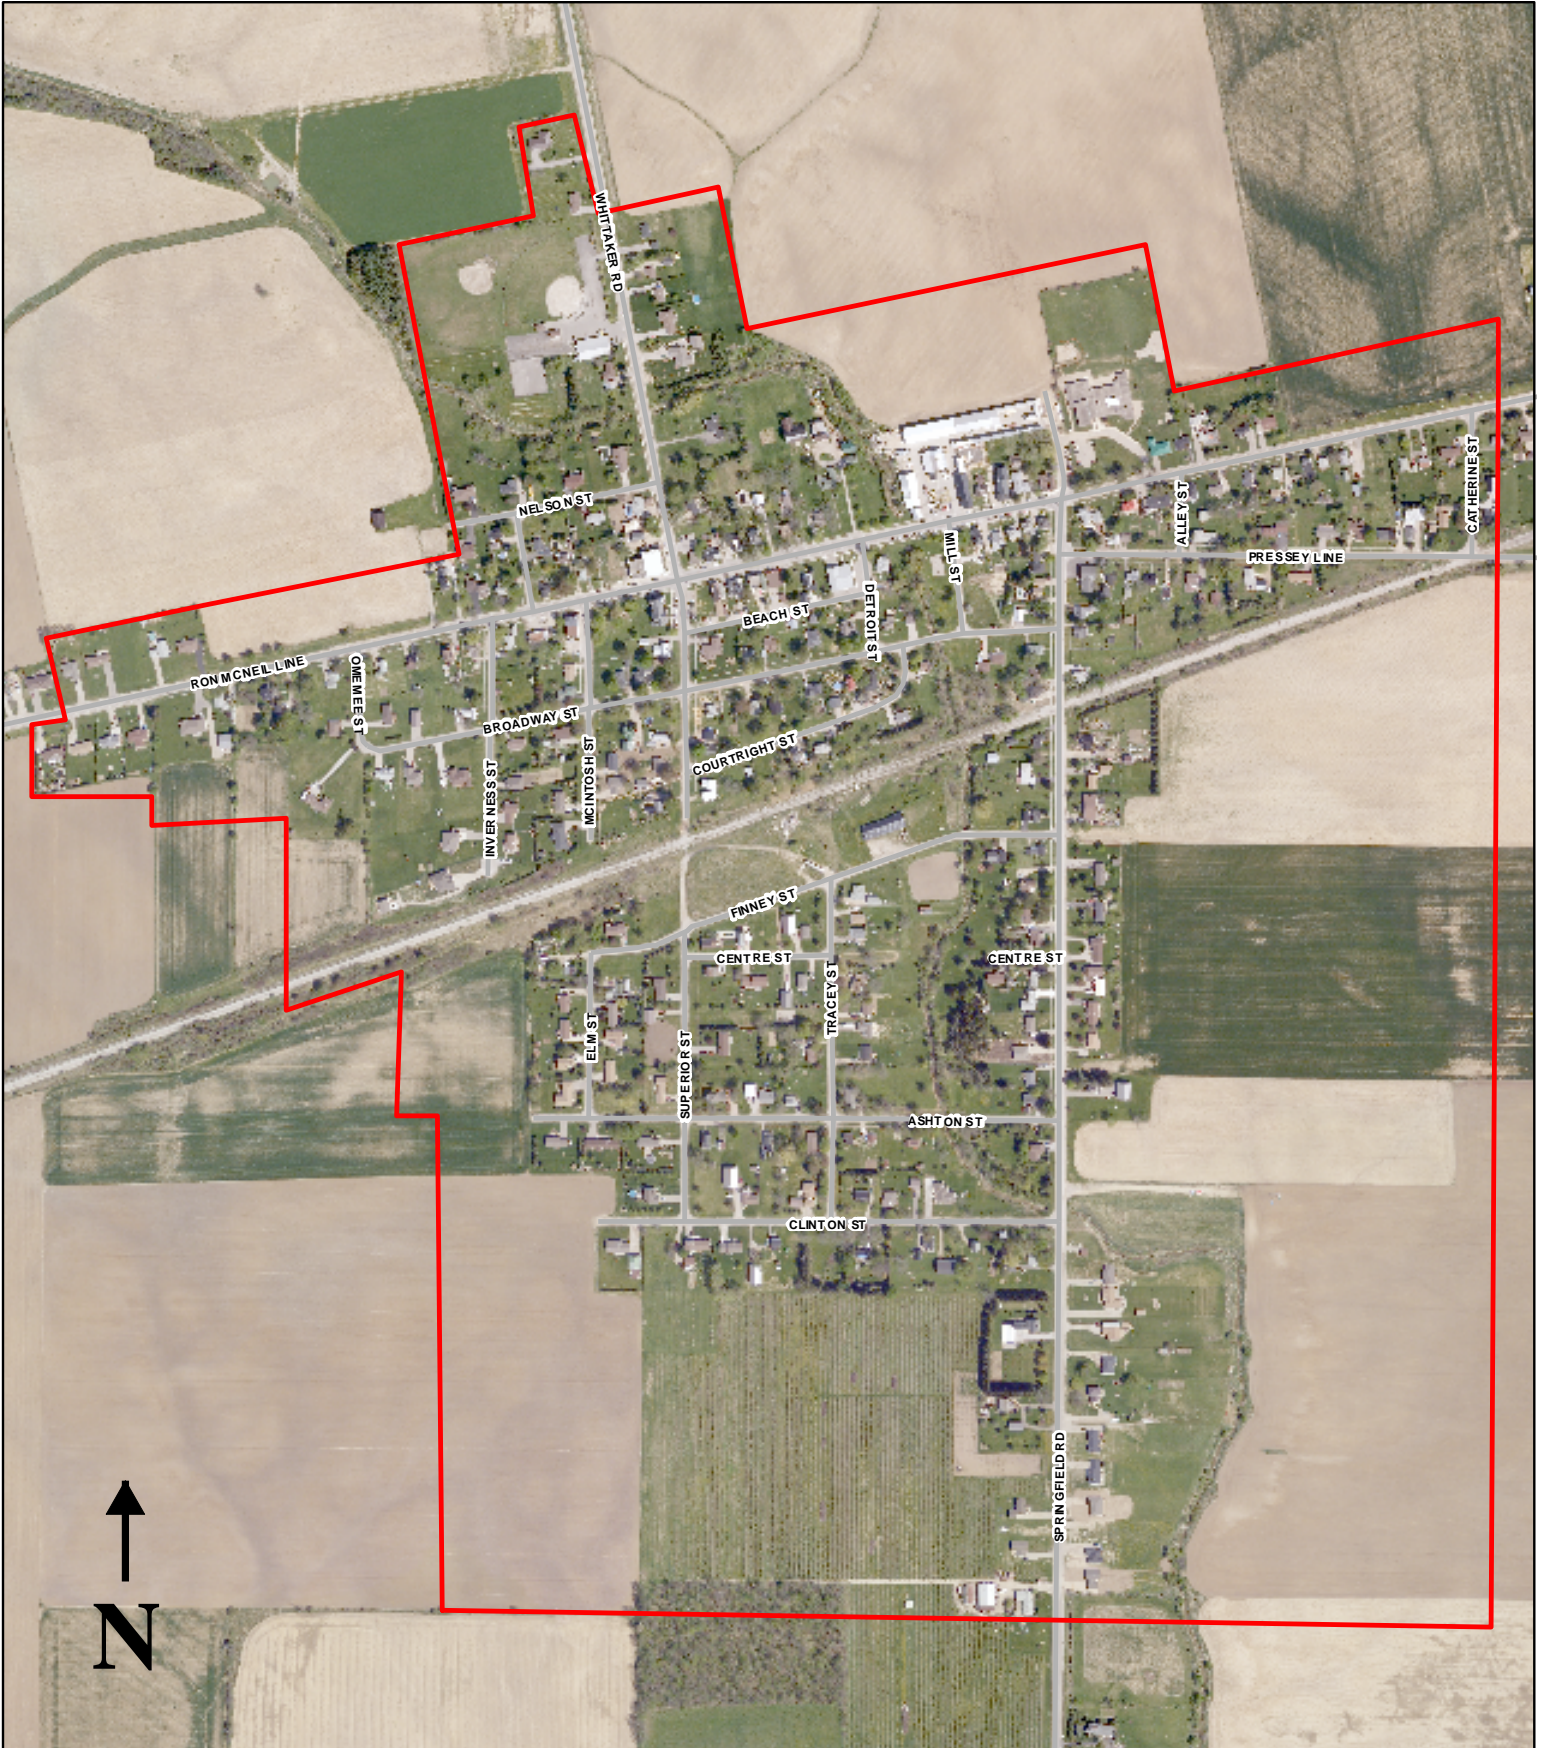

Township of Malahide - Village of Springfield

Map Produced by:
Township of Malahide GIS Department
Projection: NAD 83 UTM Zone 17
Date: Oct 01, 2009
This drawing is neither a legally recorded map
nor a survey and is not intended to be used as one.